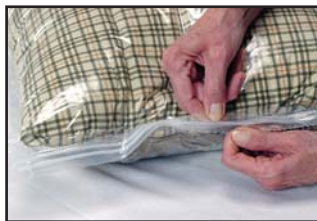

Product Information

New! Vacuum Packed Pet Beds

- ✧ economizes shelf and storage space
- ✧ lowers shipping costs
- ✧ plastic vacuum bags keep beds clean until ready to use

Opening Instructions

Bed in vacuum sealed bag. Grip flaps above seal and pull apart. Bed will moderately start to expand. Remove bed from plastic packaging and fluff.

Do not use scissors, knife or blade to open

👁 Please note only the Maverick and Softie (except camouflage) beds are vacuum packed

DOG BED SIZING CHART

Small Dog Bed 26"	Medium Dog Bed 34"	Large Dog Bed 42"	X-Large Dog Bed 56"
Bichon Frise Maltese Pomeranian Toy Poodle Chihuahua	Beagle Cocker Spaniel French Bull Dog Springer Spaniel Border Collie	Boxer Collie Labrador Retriever Standard Poodle Golden Retriever	Saint Bernard German Shepherd Newfoundland Doberman Rottweiler

Note: some items may be required to be purchased in full case quantities