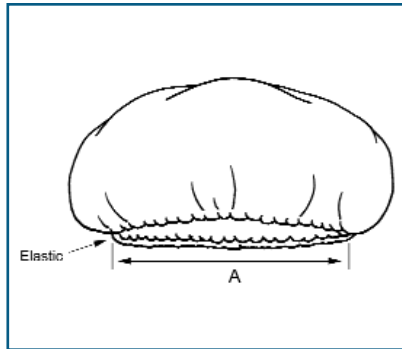

# Product Dimensions

## GenPro<sup>®</sup> Bouffants

Dimensions	Part No.	Diameter (Relaxed) (A)	Diameter (Stretched) (A)
	BO-13821-B	8"	21"
	BO-13824-B	8 ½"	24"
	BO-13826-B	9"	26"

**Critical Cover**

**AlphaProTech**  
INCORPORATED