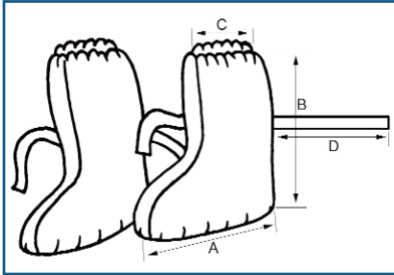

Product Dimensions

AquaTrak[®] Boot Covers

Dimensions

Part No.	Size	Length (A)	Height (B)	Top Relaxed (C)	Top Stretched (C)	Tie Length (D)
BT-91415-B	M	13 3/4"	14 3/4"	4 1/2"	9 1/2"	17"
BT-91416-B	L	14 1/2"	15 1/2"	5"	10 1/2"	17"
BT-91412-B	Univ.	15 1/2"	17"	6"	11 1/2"	17"
BT-91413-B	XL	16"	18"	6 1/2"	12 1/2"	17"