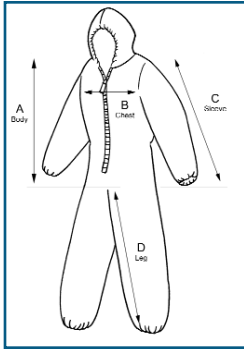

Product Dimensions

ComforTech® Coveralls

| Dimensions | Part No. | Size | Body (A) | Chest (B) | Sleeve (C) | Leg (D) |
|------------|------------|------|----------|-----------|------------|---------|
| | CV-J4192-2 | M | 37 ½" | 24 ¼" | 34" | 28 ½" |
| | CV-J4192-3 | L | 38 ¾" | 25" | 34" | 29 ½" |
| | CV-J4192-4 | XL | 40" | 27" | 36 ½" | 30" |
| | CV-J4192-5 | 2X | 40 ½" | 29 ¾" | 37" | 31" |
| | CV-J4192-6 | 3X | 43" | 32" | 38" | 32" |
| | CV-J4192-7 | 4X | 43" | 32 ½" | 41" | 32 ½" |
| | CV-J4192-8 | 4X | 43 ½" | 33 ½" | 42" | 33" |