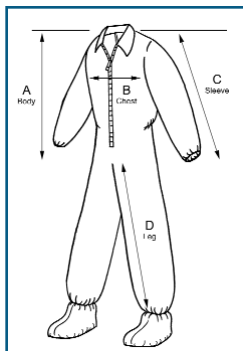

# Product Dimensions

## ComforTech® Coveralls

Dimensions	Part No.	Size	Body (A)	Chest (B)	Sleeve (C)	Leg (D)
	CV-J4832-1	S	36 ½"	23"	32 ½"	28"
	CV-J4832-2	M	37 ½"	24 ¼"	34"	28 ½"
	CV-J4832-3	L	38 ¾"	25"	34"	29 ½"
	CV-J4832-4	XL	40"	27"	36 ½"	30"
	CV-J4832-5	2X	40 ½"	29 ¾"	37"	31"
	CV-J4832-6	3X	43"	32"	38"	32"
	CV-J4832-7	4X	43"	32 ½"	41"	32 ½"
	CV-J4832-8	5X	43 ½"	33 ½"	42"	33"