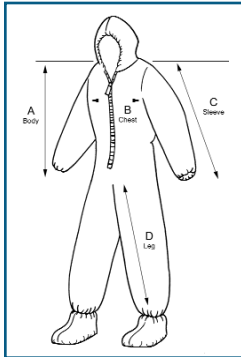

Product Dimensions

ComforTech® Coveralls

Dimensions	Part No.	Size	Body (A)	Chest (B)	Sleeve (C)	Leg (D)
	CV-J4C92-2	M	37 ½"	24 ¼"	34"	28 ½"
	CV-J4C92-3	L	38 ¾"	25"	34"	29 ½"
	CV-J4C92-4	XL	40"	27"	36 ½"	30"
	CV-J4C92-5	2X	40 ½"	29 ¾"	37"	31"
	CV-J4C92-6	3X	43"	32"	38"	32"
	CV-J4C92-7	4X	43"	32 ½"	41"	32 ½"
	CV-J4C92-8	4X	43 ½"	33 ½"	42"	33 ½"