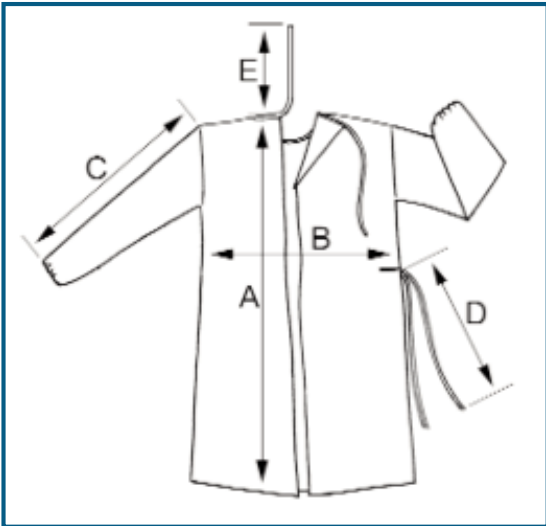

Product Dimensions

BarrierTech[®] Gowns

| Dimensions | Part No. | Size | Body (A) | Chest (B) | Sleeve (C) | Waist Tie Length (D) | Neck Tie Length (E) |
|------------|----------|------------|----------|-----------|------------|----------------------|---------------------|
| | | GN-22524-3 | Univ | 45" | 27" | 23" | 29 ½" |