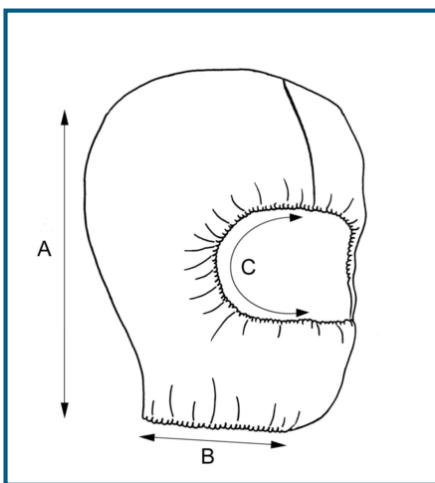

Product Dimensions

GenPro[®] Elastic Hoods

Dimensions	Part No.	Size	Height (A)	Neck (Relaxed) (B)	Neck (Stretched) (B)	Face (Relaxed) (C)	Face (Stretched) (C)
	SD-91342-B	XL	15 3/4"	15 1/2"	5 1/4"	13 3/4"	4 1/2"
SD-92342-B	XL	15 3/4"	15 1/2"	5 1/4"	13 3/4"	4 1/2"	