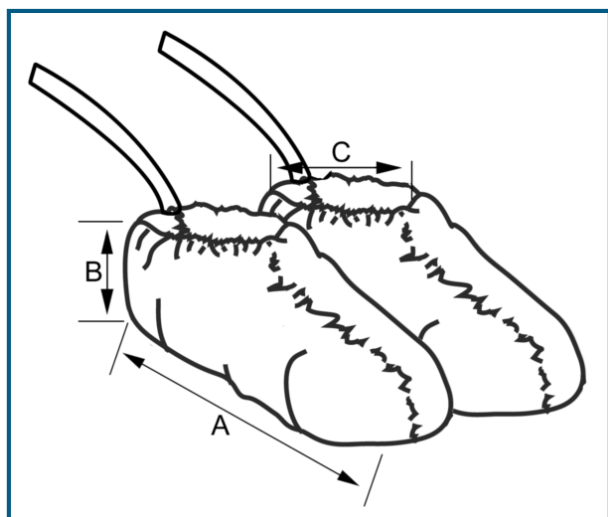

Product Dimensions

SureGrip® Shoe Covers

Dimensions	Part No.	Size	Length (A)	Height (B)	Top (Relaxed) (C)	Top (Stretched) (C)
	SH-12522-B	Univ	15 ½"	6 ¼"	4 ½"	9 ½"
SH-12523-B	XL	17"	6 ¾"	5"	11 ½"	

Critical Cover®