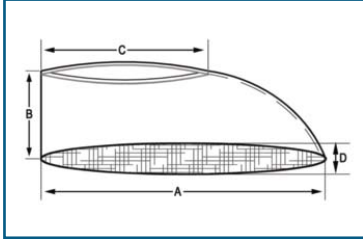

# Product Dimensions

## MaxGrip<sup>®</sup> Shoe Covers

Dimensions	Part No.	Size	Length (A)	Height (B)	Top	
					Relaxed (C)	Stretched (C)
	SH-E1W15-BH	S	9 ½"	5"	3 ¾"	7 ½"
	SH-E1W15-BH	M	11 ½"	5"	4"	8 ¾"
	SH-E1W16-BH	L	12 ¾"	5"	4 ¼"	9 ¼"
	SH-E1W12-BH	Univ.	14"	5"	4 ½"	11"
	SH-E1W13-BH	XL	15"	5 ¾"	5"	11 ¾"