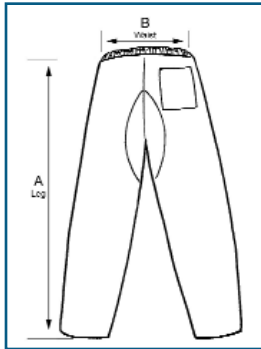

Product Dimensions

AlphaGuard® Scrub Pants

| Dimensions | Part No. | Size | Leg (A) | Waist Relaxed (B) | Waist Stretched (B) |
|------------|------------|------|---------|-------------------|---------------------|
| | WP-23322-1 | S | 38" | 9 ¼" | 16 ½" |
| | WP-23322-2 | M | 40 ¾" | 10 ¼" | 18 ¼" |
| | WP-23322-3 | L | 43" | 12" | 21 ½" |
| | WP-23322-4 | XL | 45" | 12" | 21 ½" |
| | WS-23322-5 | 2X | 45" | 12 ¼" | 23 ½" |
| | WP-23322-6 | 3X | 46" | 14 ¼" | 25 ¼" |
| | WS-23322-7 | 4X | 46 ½" | 14 ½" | 26" |