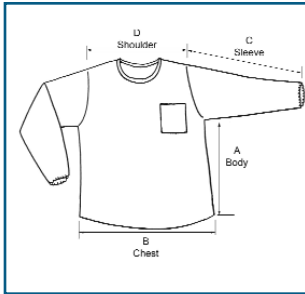

Product Dimensions

AlphaGuard® Scrub Shirt

(Long Sleeve)

Dimensions	Part No.	Size	Body (A)	Chest (B)	Sleeve (C)	Shoulder (D)
	WS-23221-1	S	17 ½"	22 ½"	20 ½"	17"
	WS-23221-2	M	17 ¾"	24 ½"	21 ½"	18 ¼"
	WS-23221-3	L	18"	26 ½"	22 ¾"	19 ¼"
	WS-23221-4	XL	18 ½"	27 ¾"	24 ¼"	20 ½"
	WS-23221-5	2X	18 ¾"	28 ½"	25 ¾"	22 ¼"
	WS-23221-6	3X	19"	30"	27"	22 ¾"
	WS-23221-7	4X	19 ½"	31 ¾"	28 ½"	24 ½"